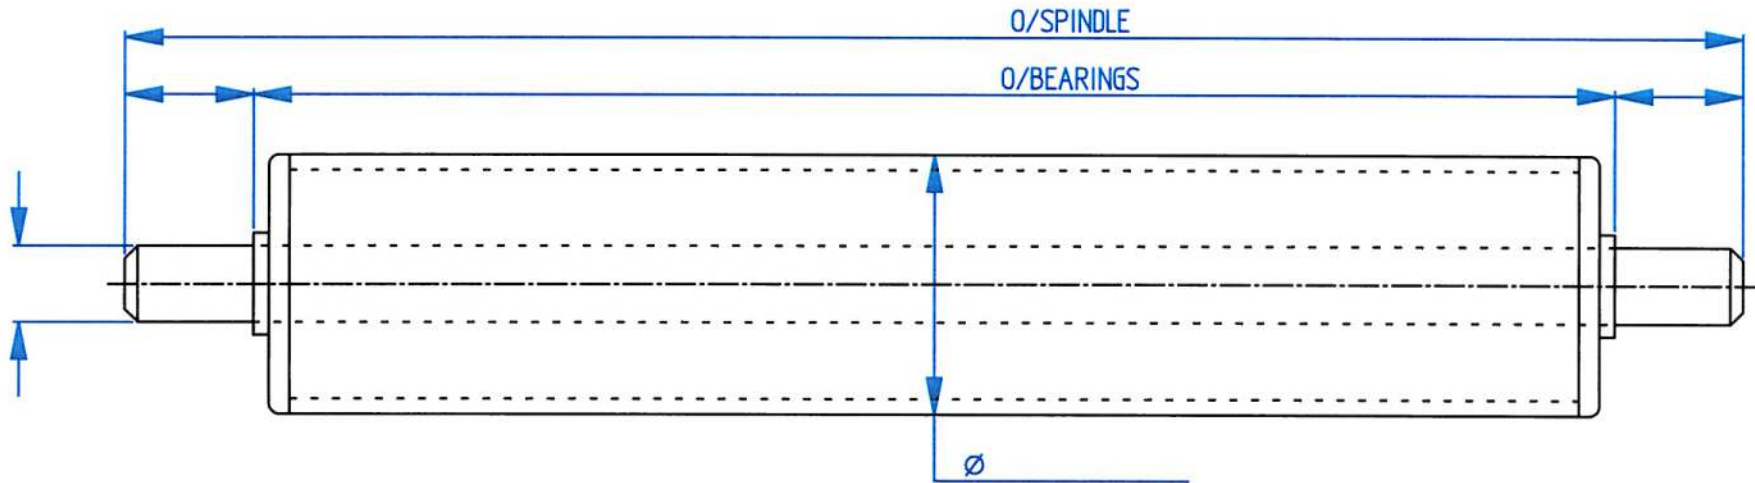

ELCO STANDARD GRAVITY ROLLERS

Elco Conveyors Ltd.
The Roller Centre, Spring vale Road, Darwen. BB3 2ES
Telephone: 01254 707036. Fax: 01254 704126.
Email: sales@elcoconveyors.com. Website: www.elcoconveyors.com

TUBE MATERIAL

- ☐ PLASTIC
- ☐ MILD STEEL
- ☐ STAINLESS STEEL
- ☐ ALUMINIUM

SHAFT MATERIAL

- ☐ MILD STEEL
- ☐ STAINLESS STEEL

BEARING OPTIONS

- ☐ SEMI - PRECISION
- ☐ PRECISION

SHAFT OPTIONS

- ☐ SPRING LOADED
- ☐ CAPTIVE
- ☐ LOOSE
- ☐ DRILLED AND TAPPED M ..... x ..... mm LONG
- ☐ SCREWED M ..... x ..... mm LONG
- ☐ CROSS DRILLED Ø ..... IN FROM SHAFT END ..... mm
- ☐ MACHINED FLATS ..... A/F x ..... mm LONG
- ☐ TURNED DOWN Ø ..... x ..... mm LONG

QUANTITY -

COMPANY:

NAME:

TEL No.

EMAIL ADDRESS