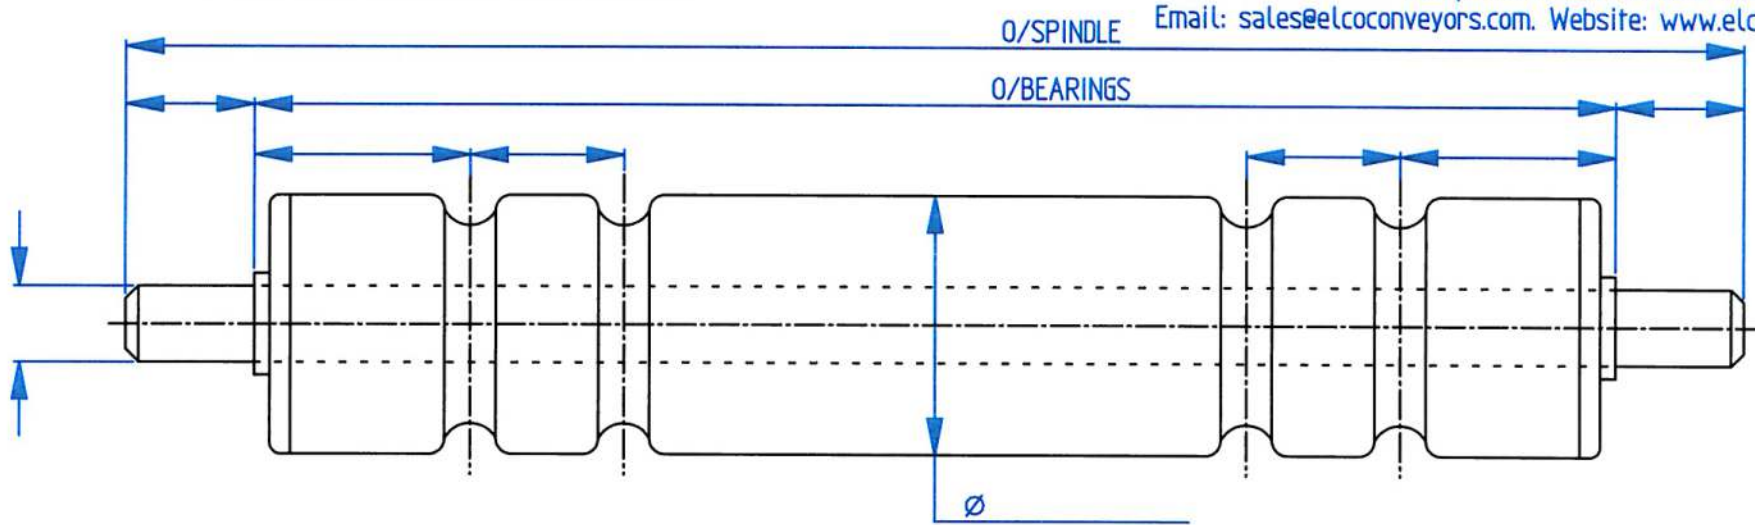

TUBE MATERIAL

- PLASTIC
- MILD STEEL
- STAINLESS STEEL

SHAFT MATERIAL

- MILD STEEL
- STAINLESS STEEL

BEARING OPTIONS

- SEMI - PRECISION
- PRECISION

SHAFT OPTIONS

- SPRING LOADED
- CAPTIVE
- LOOSE
- DRILLED AND TAPPED M x mm LONG
- SCREWED M x mm LONG
- CROSS DRILLED Ø IN FROM SHAFT END mm
- MACHINED FLATS A/F x mm LONG
- TURNED DOWN Ø x mm LONG

QUANTITY -

CROSS DRILLED

MACHINED FLATS

SCREWED

DRILLED AND TAPPED

TURNED DOWN

SPRING LOADED

COMPANY: