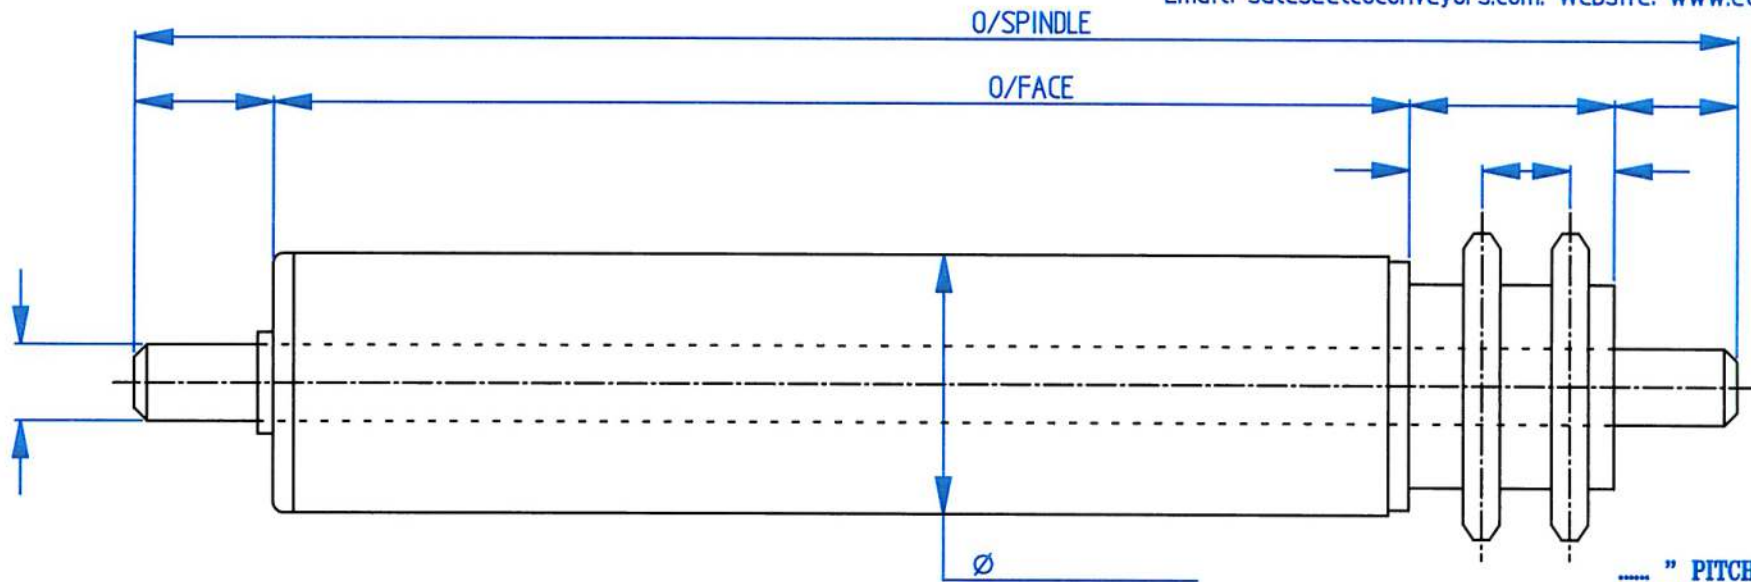

TUBE MATERIAL

- PLASTIC
- MILD STEEL
- STAINLESS STEEL

SHAFT MATERIAL

- MILD STEEL
- STAINLESS STEEL

BEARING OPTIONS

- PRECISION

SHAFT OPTIONS

- CAPTIVE
- LOOSE
- DRILLED AND TAPPED M x mm LONG
- SCREWED M x mm LONG
- CROSS DRILLED \varnothing IN FROM SHAFT END mm
- MACHINED FLATS A/F x mm LONG
- TURNED DOWN \varnothing x mm LONG