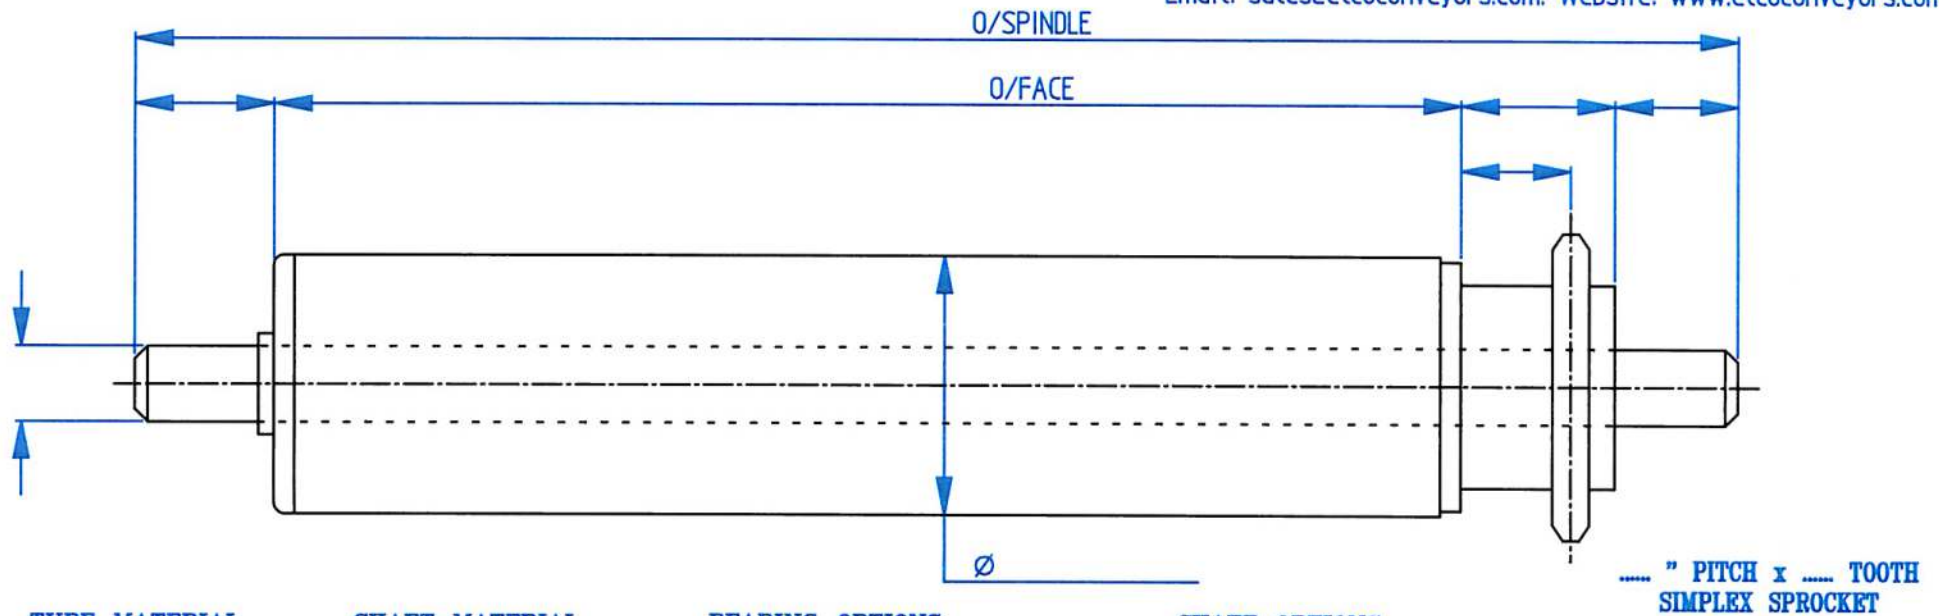

TUBE MATERIAL

- PLASTIC
- MILD STEEL
- STAINLESS STEEL

SHAFT MATERIAL

- MILD STEEL
- STAINLESS STEEL

BEARING OPTIONS

- PRECISION

SHAFT OPTIONS

- CAPTIVE
- LOOSE
- DRILLED AND TAPPED M x mm LONG
- SCREWED M x mm LONG
- CROSS DRILLED Ø IN FROM SHAFT END mm
- MACHINED FLATS A/F x mm LONG
- TURNED DOWN Ø x mm LONG